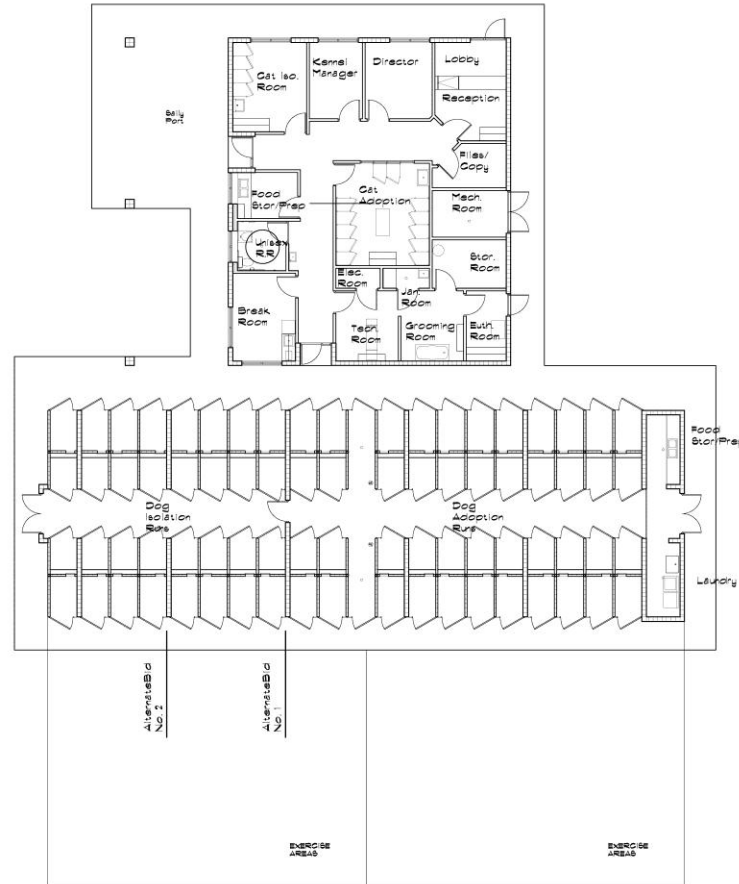

Modest Shelter Project

OKEECHOBEE COUNTY, FL
5,000 SQUARE FEET
COPYRIGHT 2008